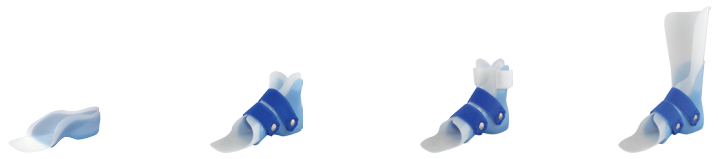

**SPECIAL INSTRUCTIONS**

**STANDARD PRODUCT SPECIFICATIONS**

**JumpStart Cricket**

*Outer Shell*

- Polyethylene for sizes 4.00–8.00 in; blue or pink
- \* • Co-poly for sizes 8.25–9.00 in; white

**JumpStart Leap Frog**

- Polyethylene for sizes 4.00–5.75 in; blue or pink
- \* • Co-poly for sizes 6.00–9.00 in; white (blue or pink straps)

*Straps*

- Instep & forefoot: riveted layover
- Proximal strap: elastic inside/outside strap

**JumpStart Kangaroo**

*Outer Shell*

- Polyethylene for sizes 4.00–8.00 in; blue or pink
- \* • Co-poly for sizes 8.25–9.00 in; white (blue or pink straps)

*Inner Liner*

- Height is same as foot length

*Straps*

- Instep: riveted d-ring
- Forefoot: riveted layover

**Other options**

- Toe rise pad with/without toe abduction strap
- Instep pad (*not applicable for the Cricket*)

Any requests not addressed on this form can be put in the Special Instructions box.